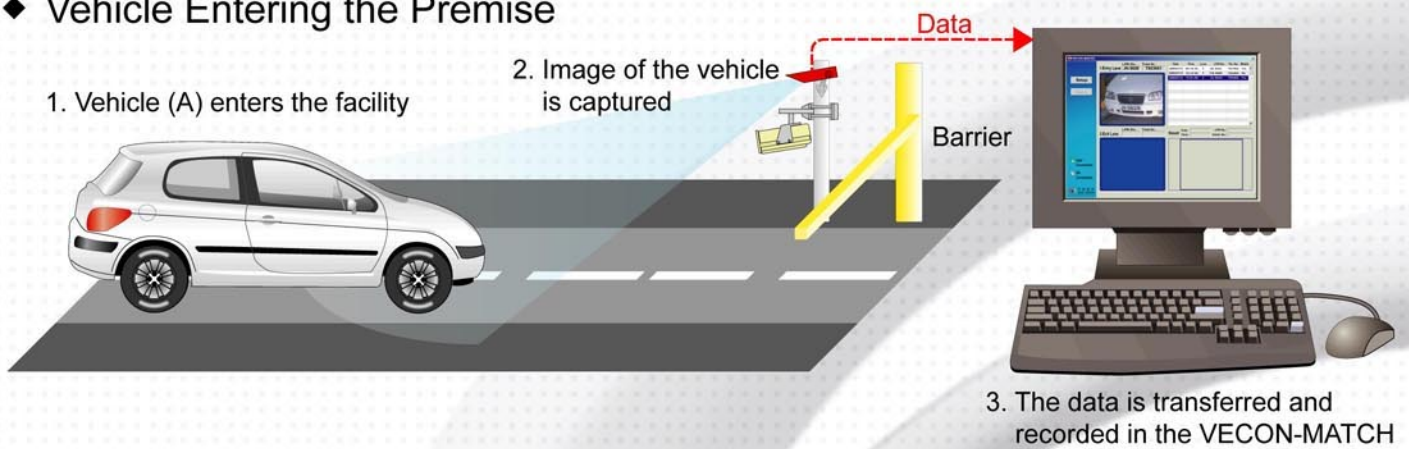

■ Vehicle Security Solution without National Boundaries

VECON-MATCH is an innovative computer-aid image comparison system for various businesses that require high degree of security management of vehicles. The system automatically captures, compares, matches with reference, both images of the same vehicle entering and exiting at the premise for legitimate vehicle identity. The system will automatically alert the operator at the exit when a mismatch of vehicle identity is found. Such feature helps to prevent illegal vehicle swap and provides high degree of security measure and operational efficiency for the company.

Vehicle Image Capture at Entrance

Vehicle Image Capture at Exit

Display of Vehicle Mismatch

Key Features/Benefits

- Standardized vehicle matching and security application for various countries in the world
- Sophisticated image processing and pattern recognition technology to prevent illegal vehicle swap
- Automatic real-time capturing, recording, and matching a vehicle for same identification at exit
- Audible alarm enabled for mismatch of vehicle identity
- User-friendly operation and maintenance
- Optional integration with AVT's VECON-VIS, the versatile license plate recognition system for dual security management
- Optional interface to individual Tenant-License-Plate database is available

Applications

- Commercial or residential parking facilities
- Authorized or restricted parking zones
- Airport's depots and car park facilities
- Governmental buildings

Technical Requirements

- Industrial Computer
- Triggering System
- Image Capture System

VECON-MATCH

Illustration of VECON-MATCH System Operation

◆ Vehicle Entering the Premise

◆ Vehicle Exiting the Premise

◆ Result

Same Vehicle Identity

Vehicle A exits freely

Vehicle Mismatch