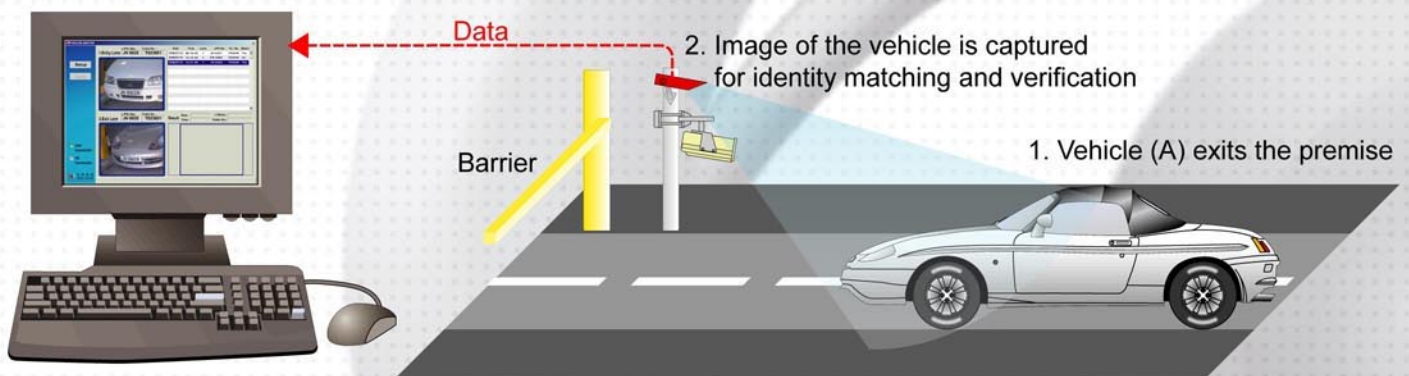

■ Vehicle Security Solution without National Boundaries

VECON-MATCH is an innovative computer-aid image comparison system for various businesses that require high degree of security management of vehicles. The system automatically captures, compares, matches with reference, both images of the same vehicle entering and exiting at the premise for legitimate vehicle identity. The system will automatically alert the operator at the exit when a mismatch of vehicle identity is found. Such feature helps to prevent illegal vehicle swap and provides high degree of security measure and operational efficiency for the company.

Vehicle Image Capture at Entrance

Vehicle Image Capture at Exit

Display of Vehicle Mismatch

Key Features/Benefits

- Standardized vehicle matching and security application for various countries in the world
- Sophisticated image processing and pattern recognition technology to prevent illegal vehicle swap
- Automatic real-time capturing, recording, and matching a vehicle for same identification at exit
- Audible alarm enabled for mismatch of vehicle identity
- User-friendly operation and maintenance
- Optional integration with AVT's VECON-VIS, the versatile license plate recognition system for dual security management
- Optional interface to individual Tenant-License-Plate database is available

VECON-MATCH

Illustration of VECON-MATCH System Operation

◆ Vehicle Entering the Premise

◆ Vehicle Exiting the Premise

◆ Result

Same Vehicle Identity

Vehicle A exits freely

Vehicle Mismatch